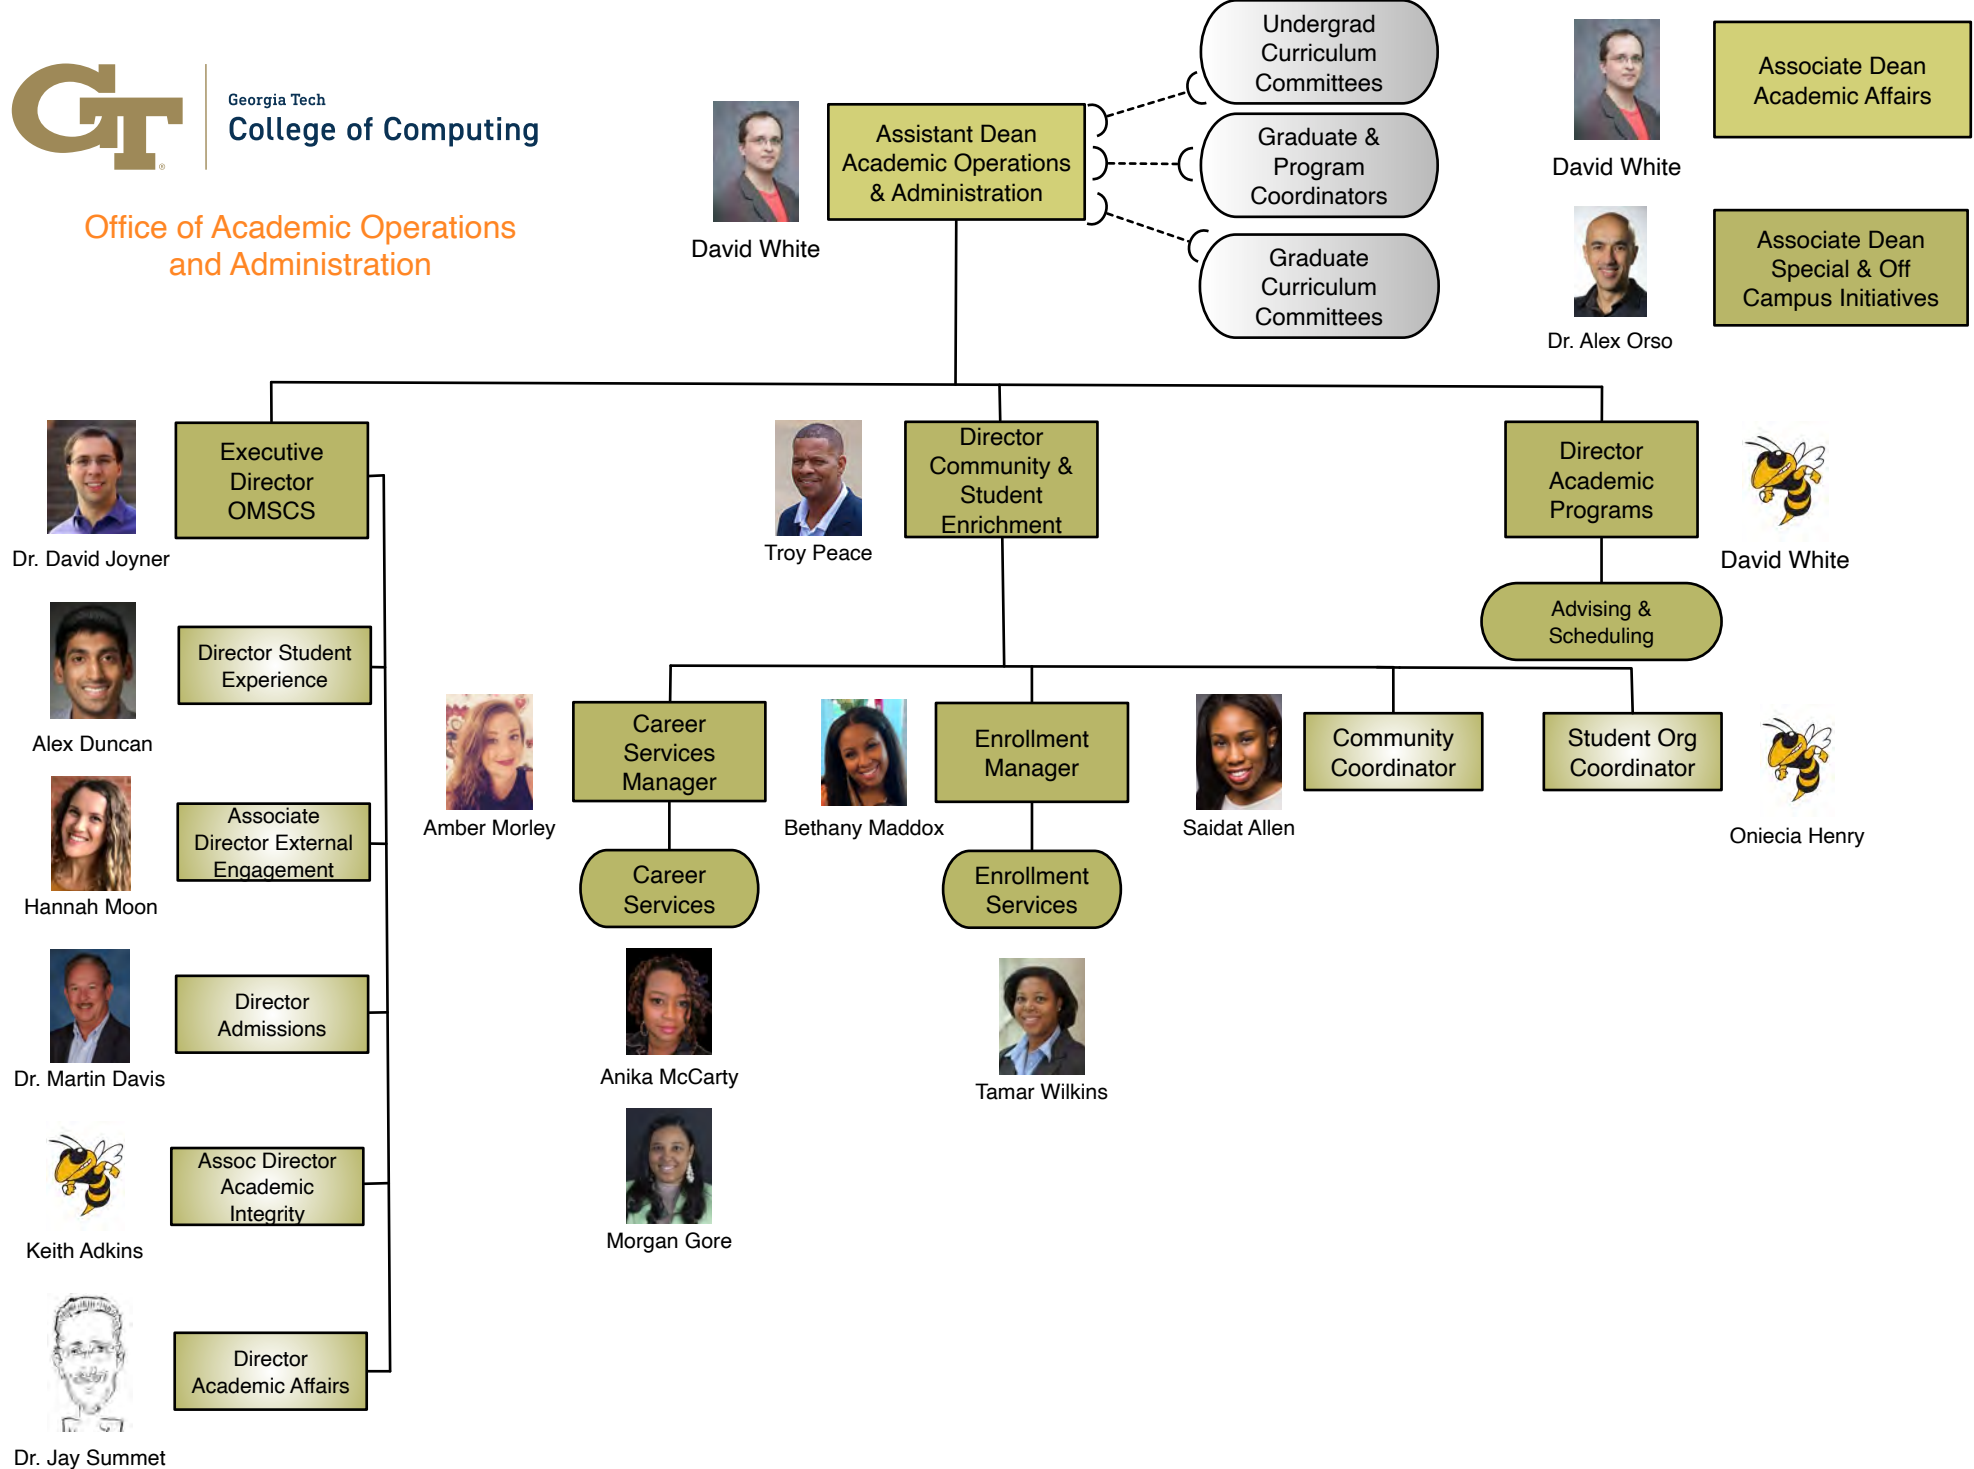

Lyubomir Lichev

Building Manager

Dominique King

Building
Coordinator

Courtney Adams

Building
Coordinator

Greg Anderson

Office of Academic Operations
and Administration

David White

Associate Dean &
Assistant Dean
Academic Operations
& Administration

Director
Academic
Programs

David White

Director
OMS Advising

Reina Grundhoefer

Advisors

Angie Morgan